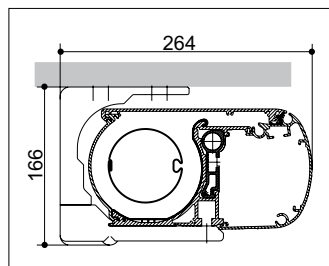

Installation options

Ceiling installation