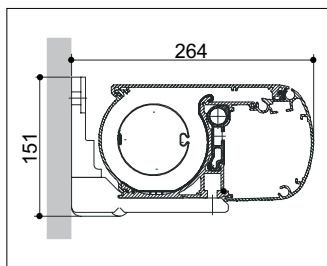

## Flounce

Available in 5 different forms and all designs.

<b>Max. width:</b>	
Single unit	7.0 m
Linked set	12.0 m
<b>Max. extension:</b>	
Single unit	3.5 m
Linked set	3.5 m
<b>Design:</b>	Cassette
<b>Articulated arm:</b>	Triple cable
Extruded aluminium, hinges made from cast aluminium.	
<b>Inclination:</b>	5°- 45°
Range of adjustment	
<b>Variomatic:</b>	-
(with single units) Variable inclination adjustment up to an extension of 3.5 m	
<b>VarioPlus Roller Blind:</b>	
(with single units) up to a complete width of max. 5000 mm	+
<b>Coupleable:</b>	+
<b>Flounce:</b>	+
5 different forms, all fabric designs	
<b>Arm covering profile:</b>	-
<b>Wall connection profile:</b>	-
<b>Protection cover:</b>	-
For open awning	
<b>Frame colours:</b>	
<b>a) Standard:</b>	
RAL 9016 White	✓
RAL 9006 Silver	✓
<b>b) Special colours:</b>	✓
Standard colours acc. to our RAL classic colour chart are available without surcharge.	
Special colours acc. to the RAL classic colour chart, such as pearl effect, metallic or fluorescent colours, as well as special colours acc. to other colour charts (e.g. DB, TIGER, NCS, Sikkens, etc.) on request.	✓
<b>Fixing:</b>	
Wall bracket (on concrete I)	✓
Ceiling bracket	+
Rafter bracket	+

## Installation options

Ceiling installation

Wall installation

Rafter installation

## Minimum widths

Extension (mm)	1500	2000	2500	3000	3500
Single unit	2000	2500	3000	3500	4000
Linked set	4000	5000	6000	7000	8000

✓ Included in the delivery

+ Surcharge

- not available

Qualified company:

**Head Office:**  
**HELLA Sonnen- und Wetterschutztechnik GmbH**  
 A-9913 Abfaltersbach 125  
 T. +43 (0)4846 / 65 55-0  
 F. +43 (0)4846 / 65 55-134  
 E: office@hella.info