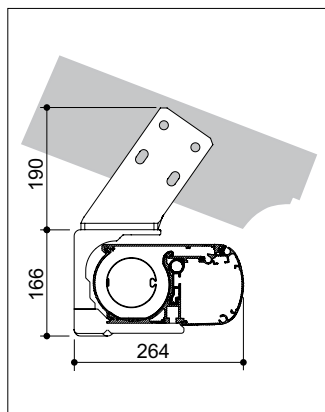

## Box

Cassette in three parts, made from extruded aluminium profile, with rubber seal and cast aluminium end caps.

## Flounce

Available in 5 different forms and all designs.

<b>Max. width:</b>	
Single unit	7.0 m
Linked set	12.0 m
<b>Max. extension:</b>	
Single unit	3.5 m
Linked set	3.5 m
<b>Design:</b>	Cassette
<b>Articulated arm:</b>	Triple cable
Extruded aluminium, hinges made from cast aluminium.	
<b>Inclination:</b>	5°- 45°
Range of adjustment	
<b>Variomatic:</b>	-
(with single units) Variable inclination adjustment up to an extension of 3.5 m	
<b>VarioPlus Roller Blind:</b>	
(with single units) up to a complete width of max. 5000 mm	+
<b>Coupleable:</b>	+
<b>Flounce:</b>	+
5 different forms, all fabric designs	
<b>Arm covering profile:</b>	-
<b>Wall connection profile:</b>	-
<b>Protection cover:</b>	-
For open awning	
<b>Frame colours:</b>	
<b>a) Standard:</b>	
RAL 9016 White	✓
RAL 9006 Silver	✓
<b>b) Special colours:</b>	✓
Standard colours acc. to our RAL classic colour chart are available without surcharge.	
Special colours acc. to the RAL classic colour chart, such as pearl effect, metallic or fluorescent colours, as well as special colours acc. to other colour charts (e.g. DB, TIGER, NCS, Sikkens, etc.) on request.	✓
<b>Fixing:</b>	
Wall bracket (on concrete I)	✓
Ceiling bracket	+
Rafter bracket	+

## Installation options

Ceiling installation

Wall installation

Rafter installation