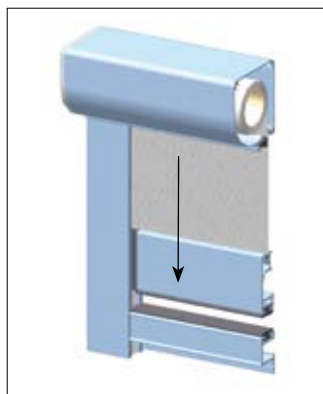

Insect roller blinds

Model IS 99 FZ-V

Insect roller blind with spring balancer drive and closed box. Vertical operation; installation directly onto the window frame.

Also available as:

Model IS 99 FZ-H

Insect roller blind with spring balancer drive and closed box. Horizontal operation; installation laterally onto the window frame.

Types of custom-made fabrics

- Insect screen made from plastic-sheathed fibreglass
- Insect screen made from aluminium
- Pollen screen made from textile fabric

New - Pollen screen

Custom-made textile fabric - prevents the entering of more than 87% of all types of pollen!

Note: Insect screens made from aluminium and pollen screens are only available with insect protection frames; they are not available with roller blinds!

Limit sizes

Model	Min. width (mm)	Max. width (mm)	Min. height (mm)	Max. height (mm)	Max. surface (m²)
SIR A, B, C, D, F, G	300	1600	300	2700	3.5
SIR E	300	1500	300	1500	2.4
SWIR-E	300	1200	1000	2500	3
SWIR-R3	500	1200	1000	2500	3
SWIR-R4	500	1200	1000	2500	3
IS99 FZ-V	500	2000	500	2500	3
IS99 FZ-H	500	1400	500	2500	3

Model	Min. width of the window wing (mm)	Max. width of the window wing (mm)	Max. width of the guide profile (mm)	Max. height (mm)	Max. surface (m²)
SRIS-E	600	1600	3200	2700	3.5
SRIS	600	1600	4800	2700	2.4

Qualified company:

Head Office:
HELLA Sonnen- und Wetterschutztechnik GmbH
A-9913 Abfaltersbach 125
T. +43 (0)4846 / 65 55-0
F. +43 (0)4846 / 65 55-134
E: office@hella.info

www.hella.info